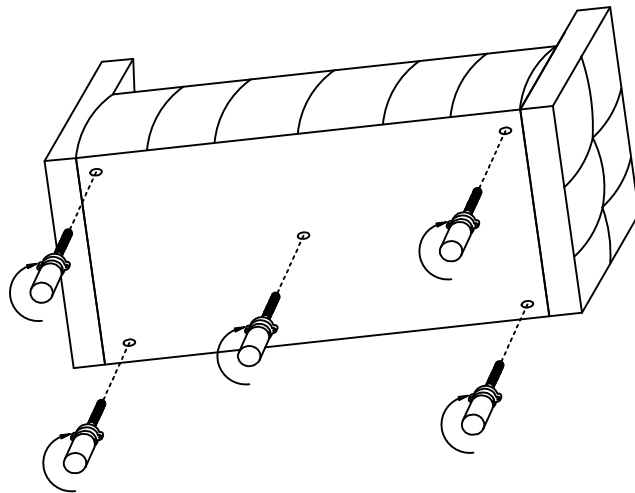

DUBLIN SEATER

ITEM DESCRIPTION : DUBLIN SEATER
 PACKAGE DIMENSION: 1930x 1210 x 370
 BED SIZE: 1900*1200

STEP 1

ARM CONNECTION
 BAR: 6 PCS
 FOR ASSEMBLY TURN RIGHT

STEP 2

ARM

WING NUT: 6 PCS
 OPEN THE SOFA FIRST
 THEN INSTALLING THE ARM
 FOR ASSEMBLY, TURN THE WING NUT

STEP 3

ADJUSTABLE LEGS : 5 PCS
 FOR ASSEMBLY TURN RIGHT

STEP 4

LEGS 2 : 4 PCS
 WOOD SCREW : 12 PCS
 FOR ASSEMBLY TURN RIGHT