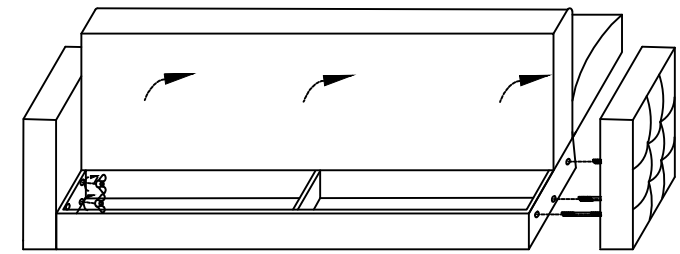

DUBLIN SEATER

ITEM DESCRIPTION : DUBLIN SEATER
 PACKAGE DIMENSION: 1930x 1210 x 370
 BED SIZE: 1900*1200

STEP 1

ARM CONNECTION
 BAR: 6 PCS
 FOR ASSEMBLY TURN RIGHT

STEP 2

ARM

WING NUT: 6 PCS
 OPEN THE SOFA FIRST
 THEN INSTALLING THE ARM
 FOR ASSEMBLY, TURN THE WING NUT

STEP 3

ADJUSTABLE LEGS : 5 PCS
 FOR ASSEMBLY TURN RIGHT

STEP 4

LEGS 2 : 4 PCS
 WOOD SCREW : 12 PCS
 FOR ASSEMBLY TURN RIGHT