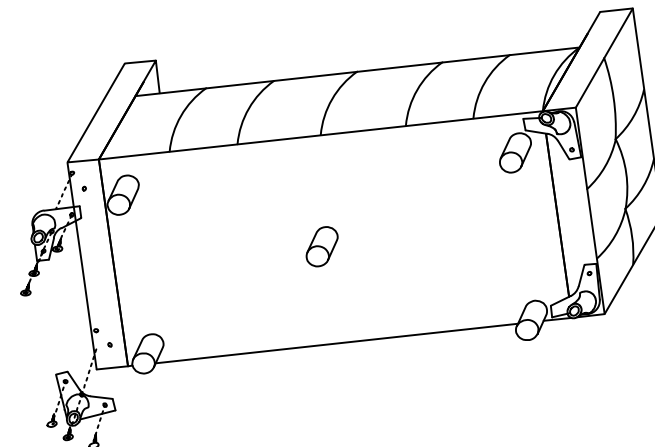

DUBLIN SEATER

ITEM DESCRIPTION : DUBLIN SEATER
 PACKAGE DIMENSION: 1930x 1210 x 370
 BED SIZE: 1900*1200

STEP 1

ARM CONNECTION
 BAR: 6 PCS
 FOR ASSEMBLY TURN RIGHT

STEP 2

ARM

WING NUT: 6 PCS
 OPEN THE SOFA FIRST
 THEN INSTALLING THE ARM
 FOR ASSEMBLY, TURN THE WING NUT

STEP 3

ADJUSTABLE LEGS : 5 PCS
 FOR ASSEMBLY TURN RIGHT

STEP 4

LEGS 2 : 4 PCS
 WOOD SCREW : 12 PCS
 FOR ASSEMBLY TURN RIGHT