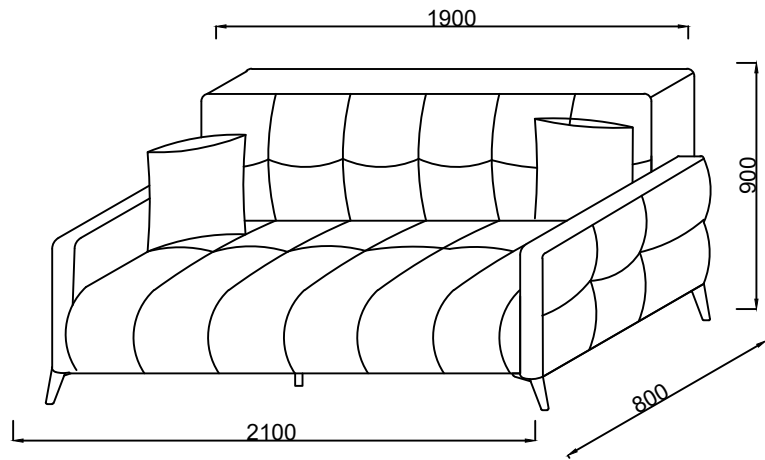

DUBLIN SEATER

ITEM DESCRIPTION : DUBLIN SEATER
 PACKAGE DIMENSION: 1930x 1210 x 370
 BED SIZE: 1900*1200

STEP 1

ARM CONNECTION
 BAR: 6 PCS
 FOR ASSEMBLY TURN RIGHT

STEP 2

ARM

WING NUT: 6 PCS
 OPEN THE SOFA FIRST
 THEN INSTALLING THE ARM
 FOR ASSEMBLY, TURN THE WING NUT

STEP 3

ADJUSTABLE LEGS : 5 PCS
 FOR ASSEMBLY TURN RIGHT

STEP 4

LEGS 2 : 4 PCS
 WOOD SCREW : 12 PCS
 FOR ASSEMBLY TURN RIGHT