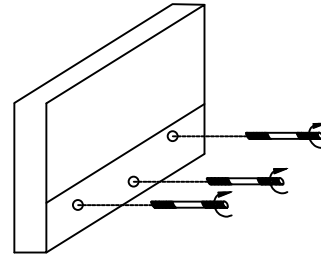

DUBLIN SEATER

ITEM DESCRIPTION : DUBLIN SEATER
 PACKAGE DIMENSION: 1930x 1210 x 370
 BED SIZE: 1900*1200

STEP 1

ARM CONNECTION
 BAR: 6 PCS
 FOR ASSEMBLY TURN RIGHT

STEP 2

ARM

WING NUT: 6 PCS
 OPEN THE SOFA FIRST
 THEN INSTALLING THE ARM
 FOR ASSEMBLY, TURN THE WING NUT

STEP 3

ADJUSTABLE LEGS : 5 PCS
 FOR ASSEMBLY TURN RIGHT

STEP 4

LEGS 2 : 4 PCS
 WOOD SCREW : 12 PCS
 FOR ASSEMBLY TURN RIGHT